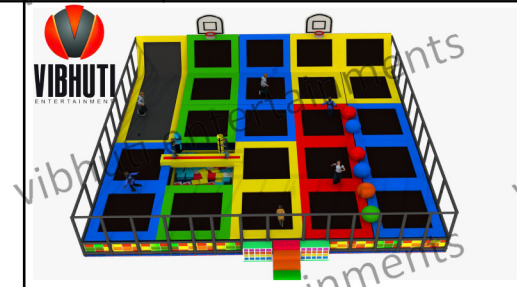

100-300SQ.M

LEO-T21	232SQ.M/2500SQ.FT	LEO-T22	232SQ.M/2500SQ.FT	LEO-T23	110SQ.M/1184SQ.FT	LEO-T24	223SQ.M/2400SQ.FT